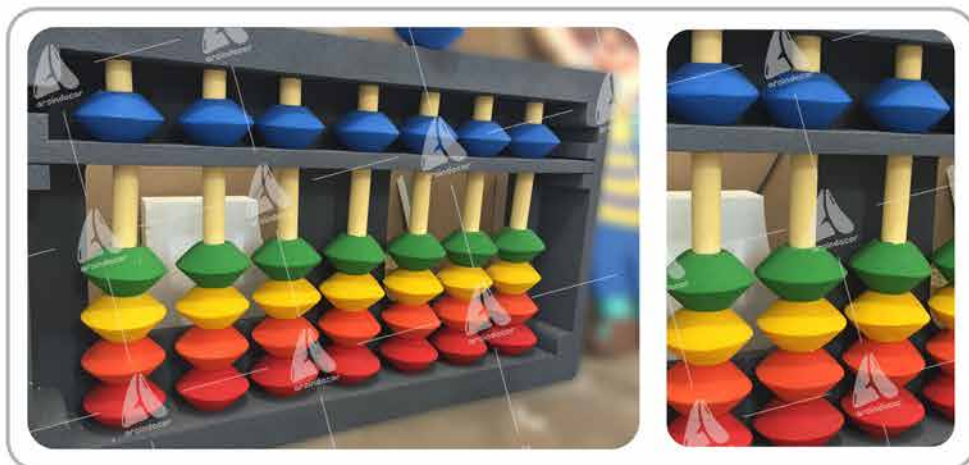

Shose Code S009-2

Height 100 cm

Weight 3.5 kg

lipstick Code S009-3

Height 100 cm

Weight 2.5 kg

Abacus replica

Code	S010	360°
Height	150 cm	
Weight	10 kg	