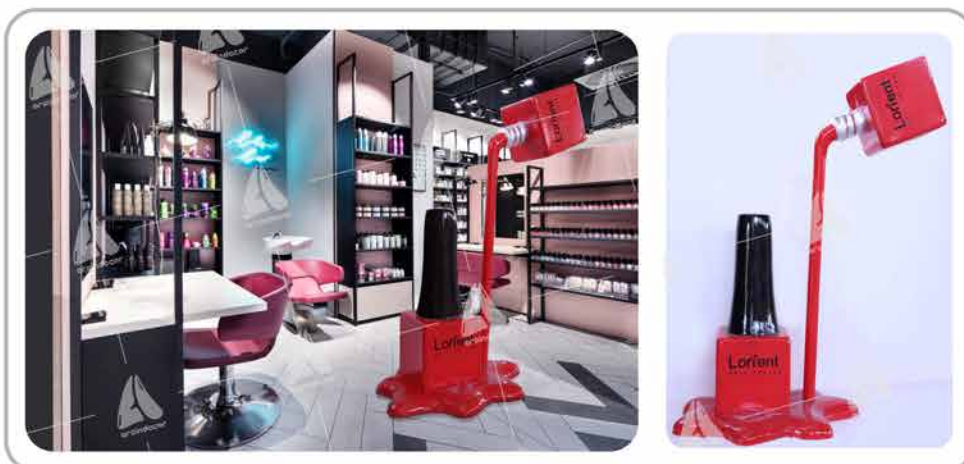

Replica milk powder bag

Code S060 360°
 Height 600 cm
 Weight 520 kg

Dental replicas and implants

Code	S061	360°
Height	300 cm	
Weight	27 kg	

Boeing flight simulator replica

Code	S062	360°
Height	210 cm	
Weight	250 kg	