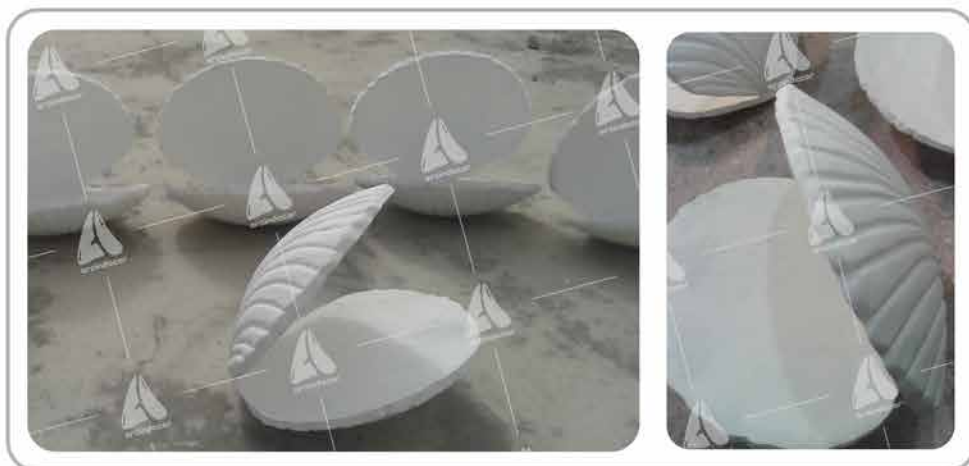

Shose Code S009-2

Height 100 cm

Weight 3.5 kg

lipstick Code S009-3

Height 100 cm

Weight 2.5 kg

Abacus replica

Code	S010	360°
Height	150 cm	
Weight	10 kg	

Oyster replica

Code	S011	360°
Height	70 cm	
Weight	4 kg	

Replica of a chess piece (1 piece)

Code	S012	360°
Height	100 cm	
Weight	25 kg	

Monochrome egg replica without base

Code	S013-1	360°
Height	60 cm	
Weight	4 kg	
Code	S013-2	
Height	100 cm	
Weight	5.5 kg	
Code	S013-3	
Height	150 cm	
Weight	8 kg	