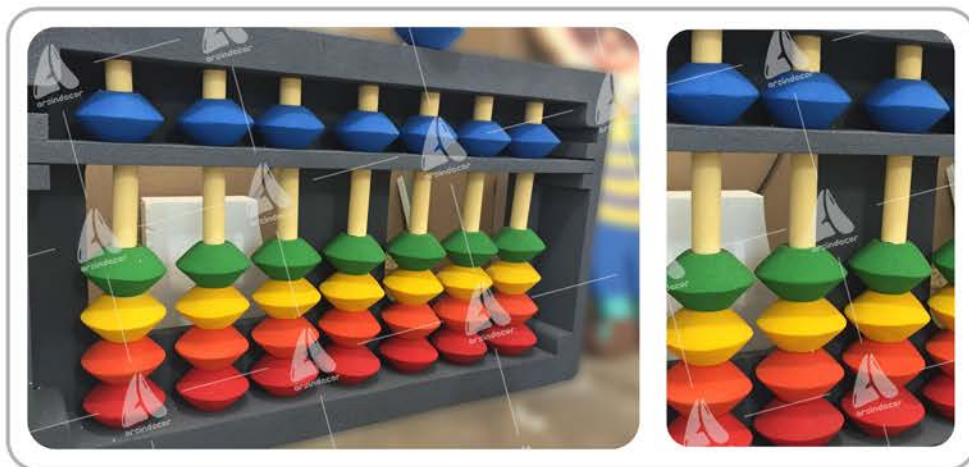

Abacus replica

Code	S010	360⁰
Height	150 cm	
Weight	10 kg	
Price	6.900.000 T