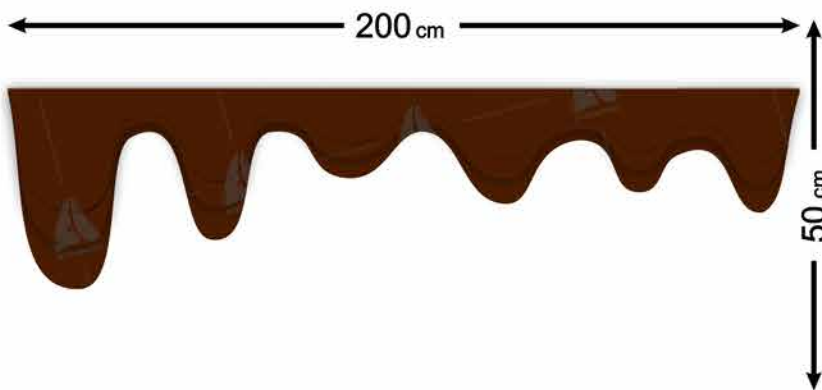

Scoop ice cream wall bread

Code	H022	180°
Height	172 cm	
Weight	14 kg	

Scoop ice cream wall

Code	H023	180°
Height	180 cm	
Weight	6 kg	

Rainbow wall ice cream

Code	H024	180°
Height	150cm	
Weight	5 kg	

6-Layer Fiberglass Material

Wall cream ice cream cone

Code	H025	180°
Height	150 cm	
Weight	4 kg	

Wall cream colored ice cream funnel

Code	H026	180°
Height	150 cm	
Weight	4 kg	

Ice cream design trash

Code	H027	360°
Height	180 cm	
Weight	16 kg	

6-Layer Fiberglass Material

New Collection

Ice cream design bench

Code	H028	360°
Height	55 cm	
Weight	20 kg	

Wall chocolate

Code	H029	180°
Height	50 cm	
Weight	5 kg	

arsindecor

11