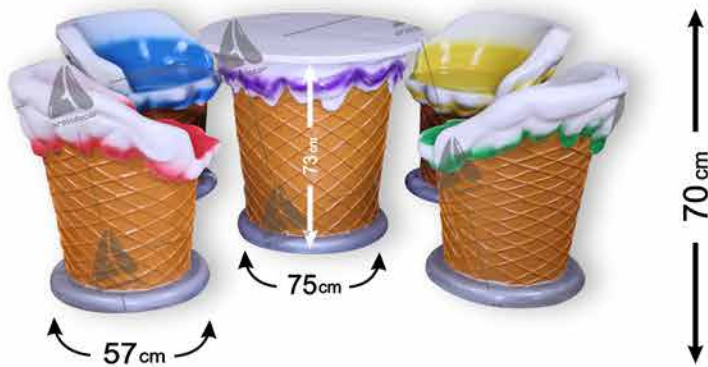

210 cm

3D funnel scoop ice cream

Code	H005	360°
Height	210 cm	
Weight	27 kg	

40 cm

Dessert funnel ice Cream

Code	H006	360°
Height	40 cm	
Weight	5 kg	

6-Layer Fiberglass Material

Simple wall funnel ice cream

Code	H007	180°
Height	210 cm	
Weight	7 kg	

Ice cream colored walls

Code	H008	180°
Height	210 cm	
Weight	7 kg	

Funnel ice cream wall jelly edge

Code	H009	180°
Height	210 cm	
Weight	7 kg	

6-Layer Fiberglass Material

Small funnel ice cream table and chairs

Code	H010-1	360°
Height	70 cm	
Weight	9 kg	

Small white funnel ice cream table and chairs

Code	H010-2	360°
Height	70 cm	
Weight	9 kg	

Large simple funnel ice cream table and chairs

Code	H011	360°
Height	117 cm	
Weight	9 kg	

6-Layer Fiberglass Material

Large colored funnel ice cream table and chairs

Code	H012-1	360°
Height	117 cm	
Weight	9 kg	

Large full-color funnel ice cream table and chairs