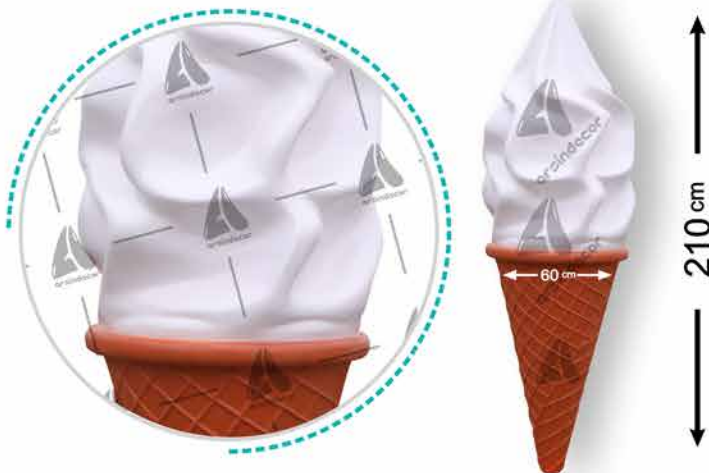

210 cm

3D funnel scoop ice cream

Code	H005	360°
Height	210 cm	
Weight	27 kg	

40 cm

Dessert funnel ice Cream

Code	H006	360°
Height	40 cm	
Weight	5 kg	

6-Layer Fiberglass Material

Simple wall funnel ice cream

Code	H007	180°
Height	210 cm	
Weight	7 kg	

Ice cream colored walls

Code	H008	180°
Height	210 cm	
Weight	7 kg	

Funnel ice cream wall jelly edge

Code	H009	180°
Height	210 cm	
Weight	7 kg	

6-Layer Fiberglass Material