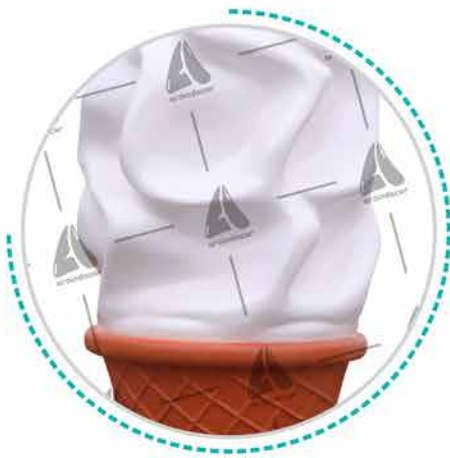

6-Layer Fiberglass Material

210 cm

Simple 3D funnel ice cream

Code	H001	360°
Height	210 cm	
Weight	25 kg	

210 cm

Three-dimensional monochromatic ice cream

Code	H002	360°
Height	210 cm	
Weight	25 kg	

210 cm