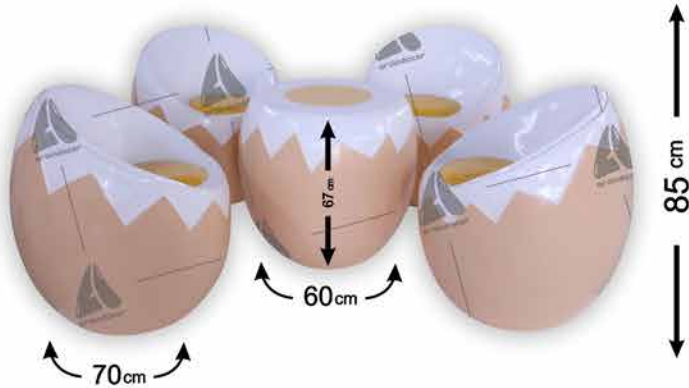

Code	H011	360°
Height	117 cm	
Weight	9 kg	

6-Layer Fiberglass Material

Large colored funnel ice cream table and chairs

Code	H012-1	360°
Height	117 cm	
Weight	9 kg	

Large full-color funnel ice cream table and chairs

Code	H012-2	360°
Height	117 cm	
Weight	9 kg	

Colored ice cream chair

Code	H013	360°
Height	65 cm	
Weight	6 kg	

6-Layer Fiberglass Material

Colored cupcake table and chairs

Code	H014	360°
Height	60 cm	
Weight	9 kg	

Egg table and chairs

Code	S068	360°
Height	85 cm	
Weight	10 kg	

Advertising replica of Mexican corn wall

Code	H015	180°
Height	100 cm	
Weight	8 kg	

6-Layer Fiberglass Material

Advertising replica of wall ice pack