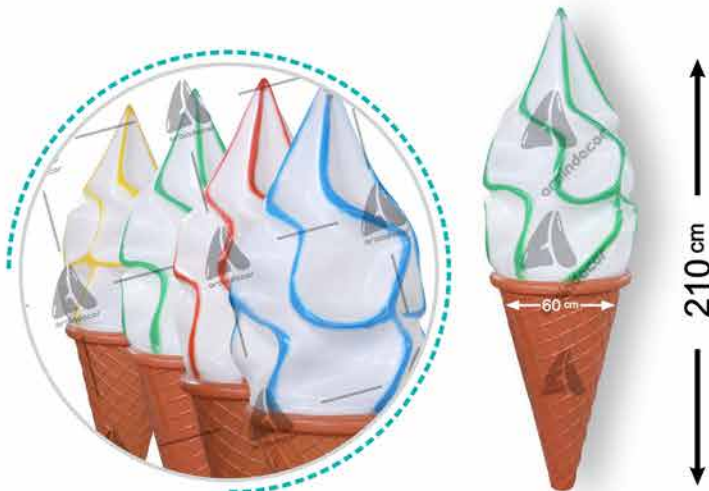

210 cm

3D funnel scoop ice cream

Code	H005	360°
Height	210 cm	
Weight	27 kg	

40 cm

Dessert funnel ice Cream

Code	H006	360°
Height	40 cm	
Weight	5 kg	

6-Layer Fiberglass Material

Simple wall funnel ice cream

Code	H007	180°
Height	210 cm	
Weight	7 kg	

Ice cream colored walls

Code	H008	180°
Height	210 cm	
Weight	7 kg	

Funnel ice cream wall jelly edge

Code	H009	180°
Height	210 cm	
Weight	7 kg	

6-Layer Fiberglass Material