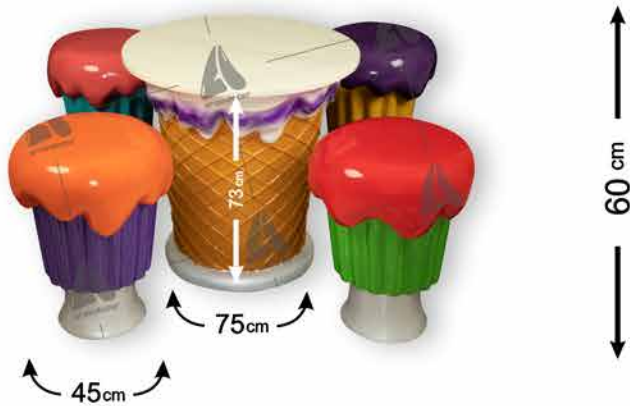

Code	H007	180°
Height	210 cm	
Weight	7 kg	

Ice cream colored walls

Code	H008	180°
Height	210 cm	
Weight	7 kg	

Funnel ice cream wall jelly edge

Code	H009	180°
Height	210 cm	
Weight	7 kg	

6-Layer Fiberglass Material

Small funnel ice cream table and chairs

Code	H010-1	360°
Height	70 cm	
Weight	9 kg	

Small white funnel ice cream table and chairs

Code	H010-2	360°
Height	70 cm	
Weight	9 kg	

Large simple funnel ice cream table and chairs

Code	H011	360°
Height	117 cm	
Weight	9 kg	

6-Layer Fiberglass Material

Large colored funnel ice cream table and chairs

Code	H012-1	360°
Height	117 cm	
Weight	9 kg	

Large full-color funnel ice cream table and chairs

Code	H012-2	360°
Height	117 cm	
Weight	9 kg	

Colored ice cream chair

Code	H013	360°
Height	65 cm	
Weight	6 kg	

6-Layer Fiberglass Material

Colored cupcake table and chairs

Code	H014	360°
Height	60 cm	
Weight	9 kg	