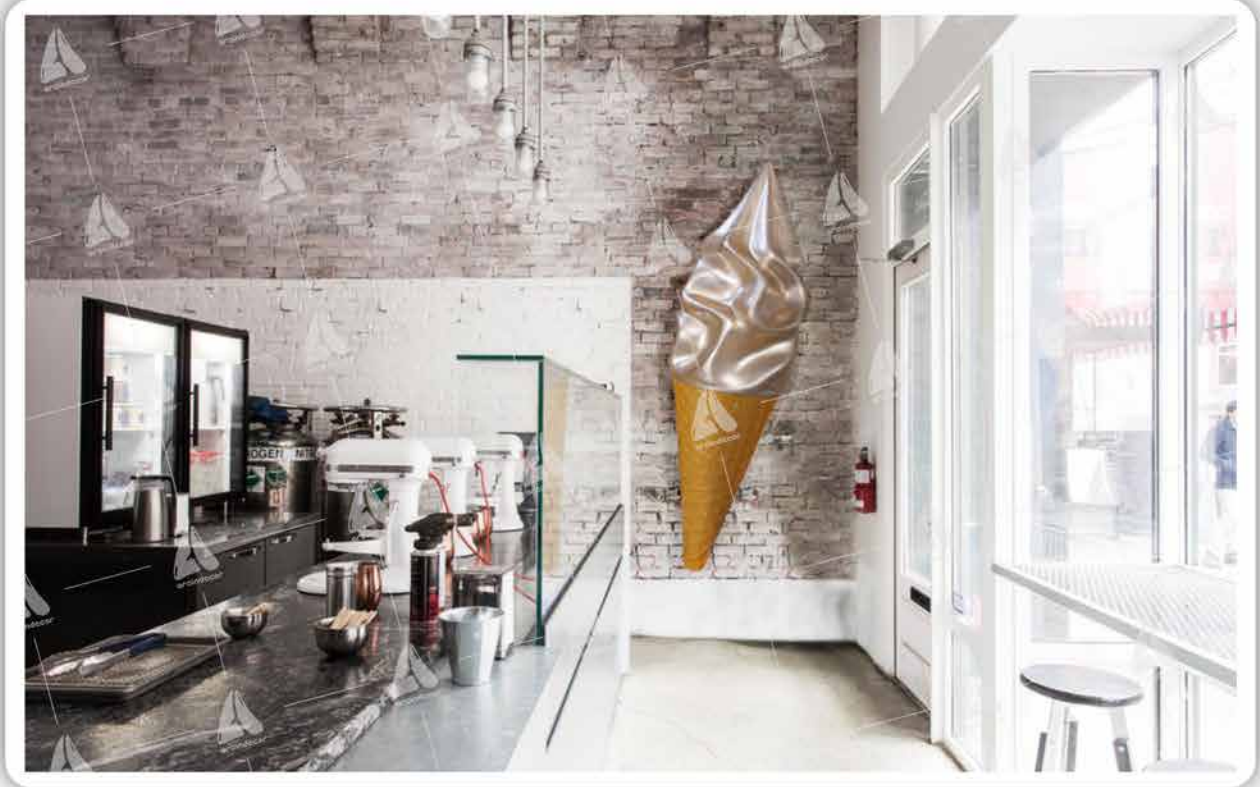

6-Layer Fiberglass Material

arsindecor

21

+98 912 169 7002

www.arsindecor.com

+98 21 44 36 69 36

arsindecor@gmail.com

+98 21 44 75 75 17

[arsindecor.official](https://www.instagram.com/arsindecor.official)