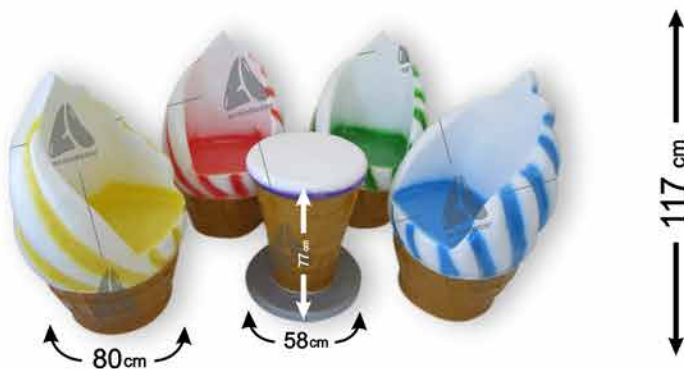

Code	H007	180°
Height	210 cm	
Weight	7 kg	

Ice cream colored walls

Code	H008	180°
Height	210 cm	
Weight	7 kg	

Funnel ice cream wall jelly edge

Code	H009	180°
Height	210 cm	
Weight	7 kg	

6-Layer Fiberglass Material

Small funnel ice cream table and chairs

Code	H010-1	360°
Height	70 cm	
Weight	9 kg	

Small white funnel ice cream table and chairs

Code	H010-2	360°
Height	70 cm	
Weight	9 kg	

Large simple funnel ice cream table and chairs

Code	H011	360°
Height	117 cm	
Weight	9 kg	

6-Layer Fiberglass Material

Large colored funnel ice cream table and chairs

Code	H012-1	360°
Height	117 cm	
Weight	9 kg	

Large full-color funnel ice cream table and chairs