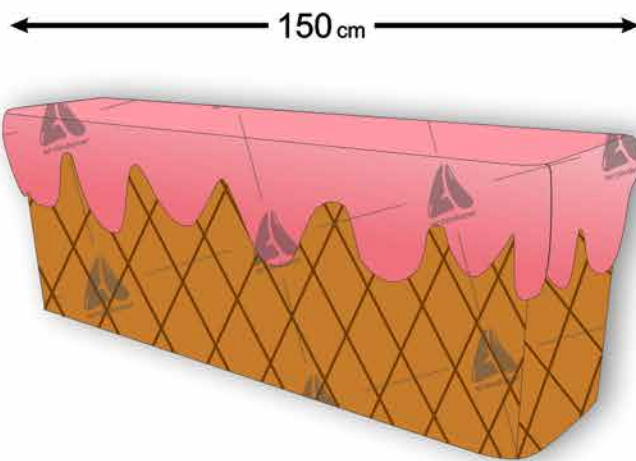

Scoop ice cream wall bread

Code	H022	180°
Height	172 cm	
Weight	14 kg	

Scoop ice cream wall

Code	H023	180°
Height	180 cm	
Weight	6 kg	

Rainbow wall ice cream

Code	H024	180°
Height	150cm	
Weight	5 kg	

6-Layer Fiberglass Material

Wall cream ice cream cone

Code	H025	180°
Height	150 cm	
Weight	4 kg	

Wall cream colored ice cream funnel

Code	H026	180°
Height	150 cm	
Weight	4 kg	

Ice cream design trash

Code	H027	360°
Height	180 cm	
Weight	16 kg	

6-Layer Fiberglass Material

New Collection

Ice cream design bench

Code	H028	360°
Height	55 cm	
Weight	20 kg	

Wall chocolate

Code	H029	180°
Height	50 cm	
Weight	5 kg	

arsindecor

11