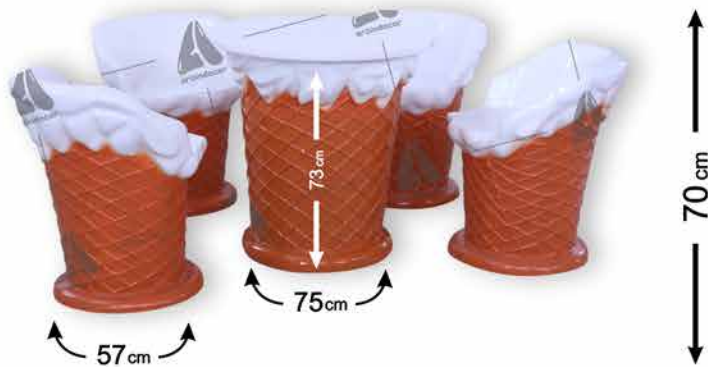

210 cm

3D funnel scoop ice cream

Code	H005	360°
Height	210 cm	
Weight	27 kg	

40 cm

Dessert funnel ice Cream

Code	H006	360°
Height	40 cm	
Weight	5 kg	

6-Layer Fiberglass Material

Simple wall funnel ice cream

Code	H007	180°
Height	210 cm	
Weight	7 kg	

Ice cream colored walls

Code	H008	180°
Height	210 cm	
Weight	7 kg	

Funnel ice cream wall jelly edge

Code	H009	180°
Height	210 cm	
Weight	7 kg	

6-Layer Fiberglass Material

Small funnel ice cream table and chairs

Code	H010-1	360°
Height	70 cm	
Weight	9 kg	

Small white funnel ice cream table and chairs

Code	H010-2	360°
Height	70 cm	
Weight	9 kg	

Large simple funnel ice cream table and chairs

Code	H011	360°
Height	117 cm	
Weight	9 kg	

6-Layer Fiberglass Material

Large colored funnel ice cream table and chairs

Code	H012-1	360°
Height	117 cm	
Weight	9 kg	

Large full-color funnel ice cream table and chairs