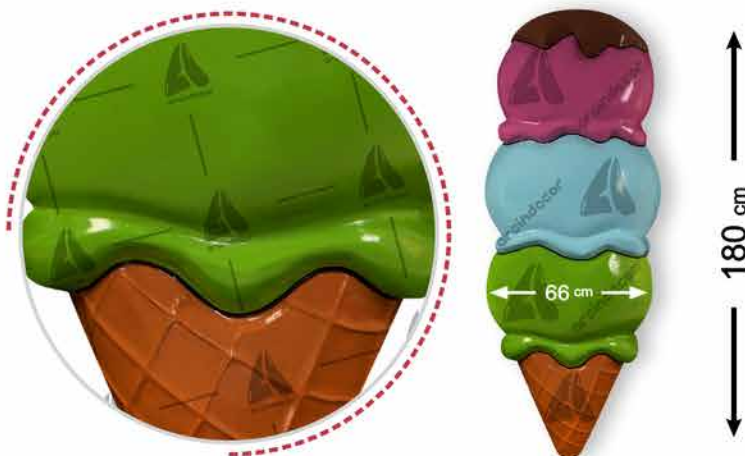

Code	H016	180°
Height	120 cm	
Weight	8 kg	

Scoop ice cream wall funnel

Code	H017	180°
Height	170 cm	
Weight	5 kg	

Wall-mounted ice cream

Code	H018	180°
Height	150 cm	
Weight	5 kg	

6-Layer Fiberglass Material

Wall scoop ice cream

Code	H019	180°
Height	180 cm	
Weight	8 kg	

Wall watermelon ice cream

Code	H020	180°
Height	180 cm	
Weight	5 kg	

Wall chocolate ice cream

Code	H021	180°
Height	180cm	
Weight	6 kg	

6-Layer Fiberglass Material

Scoop ice cream wall bread

Code	H022	180°
Height	172 cm	
Weight	14 kg	

Scoop ice cream wall

Code	H023	180°
Height	180 cm	
Weight	6 kg	

Rainbow wall ice cream

Code	H024	180°
Height	150cm	
Weight	5 kg	

6-Layer Fiberglass Material