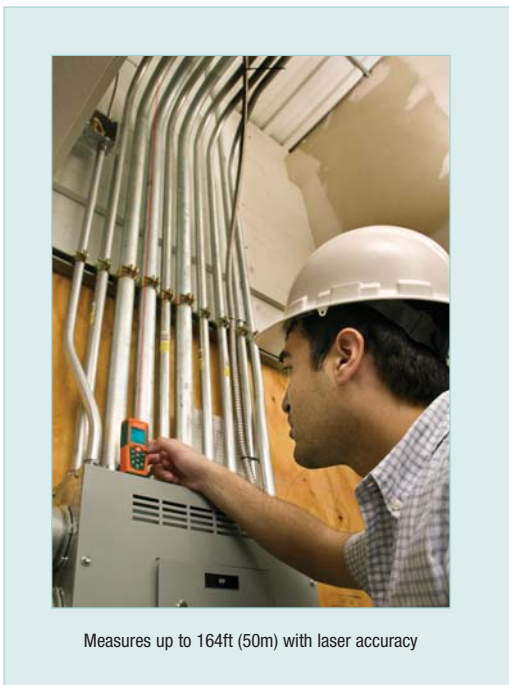

Laser Distance Meter

Laser measurement accurate to 0.06 inches

With Historical Storage that recalls the previous 20 records (measured or calculated results)

Features:

- Measures from 2" to 164' (0.05 to 50m)
- Automatically calculates Area and Volume
- Indirect measurement using Pythagorean theorem
- Continuous measurement function with Min/Max distance tracking updates every 0.5 seconds
- Addition/Subtraction
- Front or rear edge reference
- Low battery indicator
- Double molded housing (IP54)
- Auto power off
- Complete with carrying case and 2 AAA batteries

Measures up to 164ft (50m) with laser accuracy

Specifications	
Measurement Range	2" to 164' (0.05 to 50m)
Accuracy (up to 32'/10m)	±0.06" (±1.5mm)
Resolution	0.001" (0.001m)
Length Add calculation	99'11" (99.99m)
Area calculation	999.99 sq. ft. (999.99m ²)
Volume calculation	999.99 cu. ft. (999.99m ³)
Laser Power Off	after 30 seconds
Auto Power Off	after 3 minutes
Power Supply	2 AAA Batteries
Dimensions	4.5 x 1.9 x 1.1" (115 x 48 x 28mm)
Weight	5.3oz (150g)