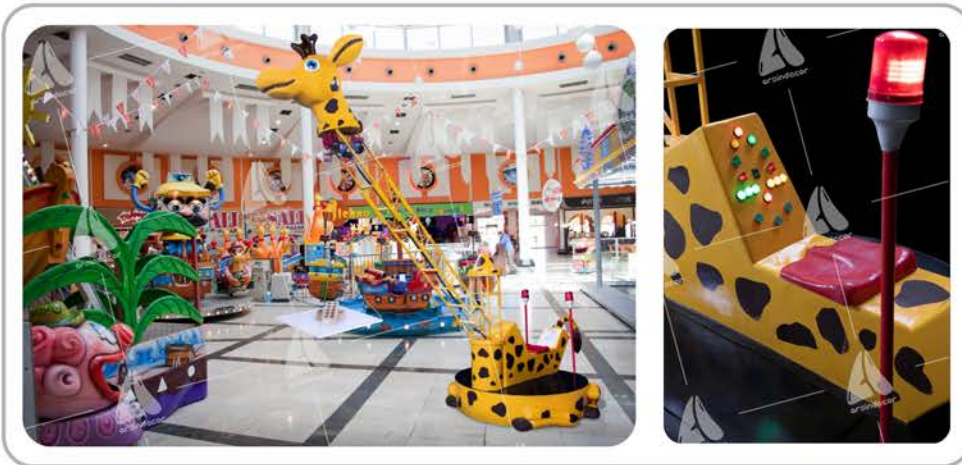

Boeing flight simulator replica

Code	S062	360°
Height	210 cm	
Weight	250 kg	
Price	52.000.000 T	

Nail polish replica

Code	S063-1	360°
Height	250 cm	
Weight	25 kg	
Price	7.500.000 T	
Code(nail polish)	S063-2	
Height	135 cm	
Weight	15 kg	
Price	4.500.000 T	

Livestock simulator replica

Code	S064	360°
Height	150 cm	
Weight	60 kg	
Price	7.800.000 T	

Crane simulator replica

Code	S065	360°
Height	300 cm	
Weight	200 kg	
Price	25.000.000 T	

Replica Doogh

Code	S066	360°
Height	100 cm	
Weight	40 kg	
Price	7.500.000 T	