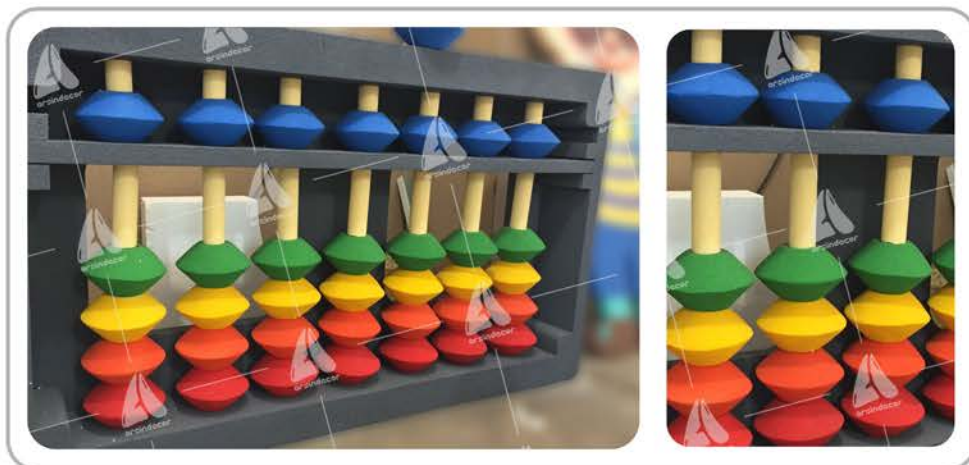

Abacus replica

Code	S010	360°
Height	150 cm	
Weight	10 kg	
Price	6.900.000 T