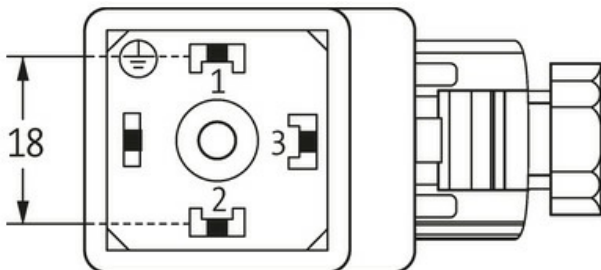

## SVS VALVE PLUG FORM A 18MM FIELD-WIREABLE

24...230V LED M16x1.5

Form A (18 mm) for pressure switch

24...230 V AC/DC

LED red (2) green (3)

metric

Plastic housings with good resistance against chemicals and oils.

#### Illustration

Height: 41 mm

Product may differ from Image

#### Technical Data

Operating voltage	24...230 V AC/DC
Operating current per contact	max. 4 A
Locking of ports	M3 (recommended torque 0.4 Nm)
Protection	IP65 inserted and tightened (EN 60529)
Configuration	3 contacts + PE