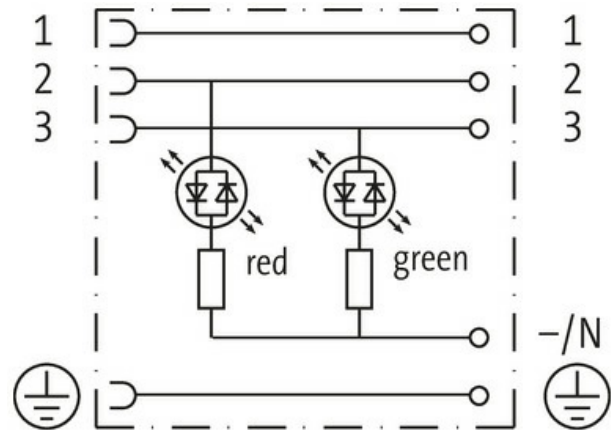

## SVS VALVE PLUG FORM A 18MM FIELD-WIREABLE

24...230V LED M16x1.5

Form A (18 mm) for pressure switch

24...230 V AC/DC

LED red (2) green (3)

metric

Plastic housings with good resistance against chemicals and oils.

#### Illustration

Height: 41 mm

Product may differ from Image

#### Technical Data

Operating voltage	24...230 V AC/DC
Operating current per contact	max. 4 A
Locking of ports	M3 (recommended torque 0.4 Nm)
Protection	IP65 inserted and tightened (EN 60529)
Configuration	3 contacts + PE