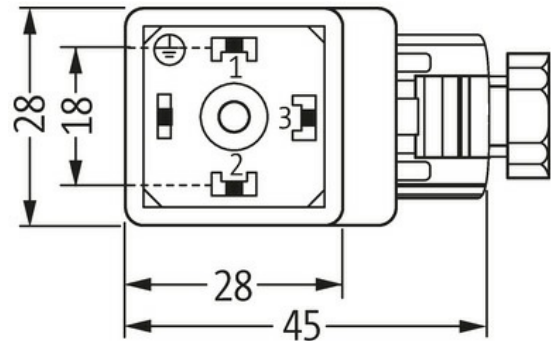

## SVS VALVE PLUG FORM A 18MM FIELD-WIREABLE

24...230V LED M16x1.5

Form A (18 mm) for pressure switch

24...230 V AC/DC

LED red (2) green (3)

metric

Plastic housings with good resistance against chemicals and oils.

#### Illustration

Height: 41 mm

Product may differ from Image

#### Technical Data

Operating voltage	24...230 V AC/DC
Operating current per contact	max. 4 A
Locking of ports	M3 (recommended torque 0.4 Nm)
Protection	IP65 inserted and tightened (EN 60529)
Configuration	3 contacts + PE