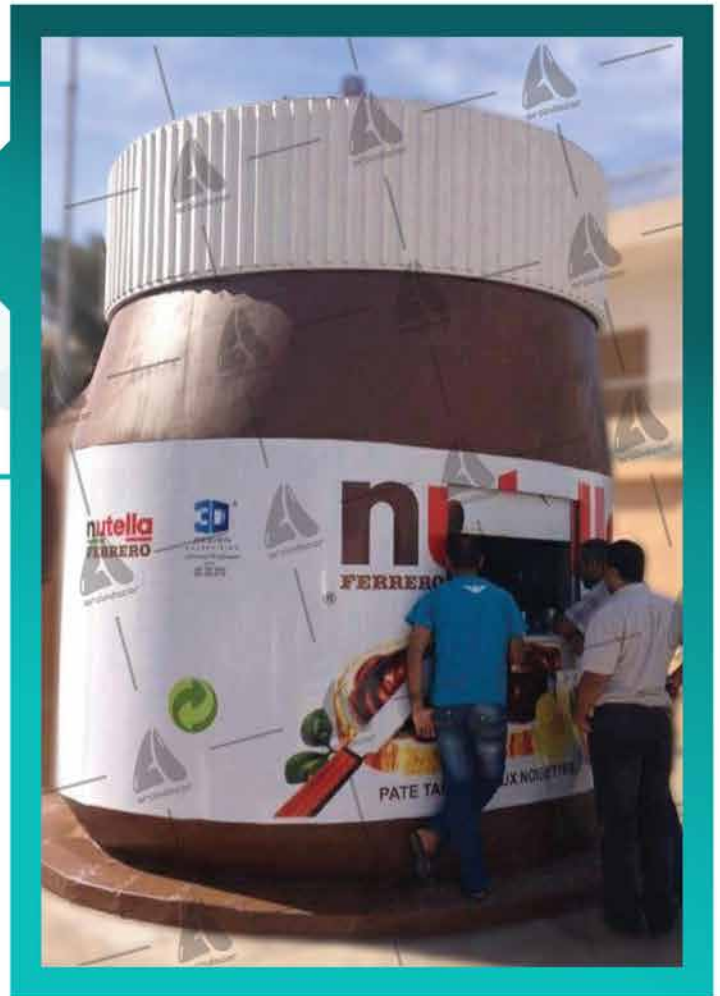

www.arsindecor.com

+98 21 44 36 69 36

arsindecor@gmail.com

+98 21 44 75 75 17

[arsindecor.official](https://www.instagram.com/arsindecor.official)

Chocolate Glass Design Kiosk Code : CF-114

- ▶▶ Fiberglass material with metal structure
- ▶▶ Industrial painting
- ▶▶ Suitable for outdoor and indoor space
- ▶▶ No restrictions on dimensions, shape and color