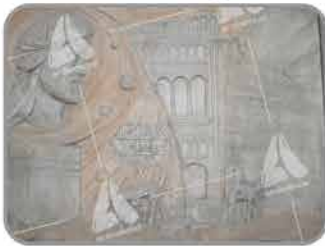

Ferdowsi inscription

Code:	Fg110
Material:	Fiberglass
Dimensions:	92*122 cm
Weight:	16 kg

Inscription of Haidar Baba Master Shahriar

Code:	Fg120
Material:	Fiberglass
Dimensions:	92*122 cm
Weight:	16 kg

Inscription of Khaghani Shervani