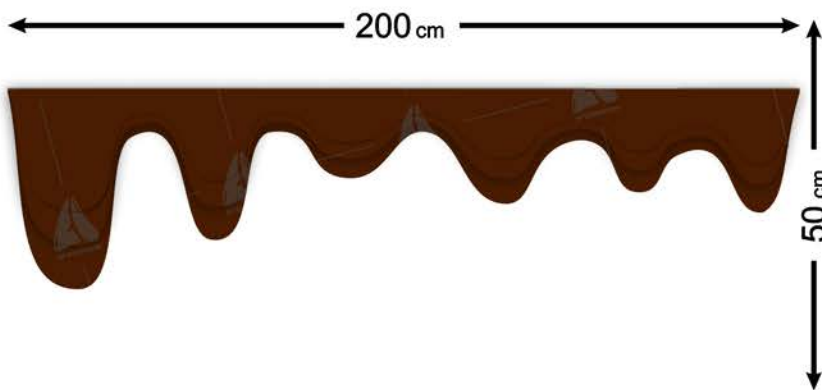

Scoop ice cream wall bread

Code	H022	180°
Height	172 cm	
Weight	14 kg	

Scoop ice cream wall

Code	H023	180°
Height	180 cm	
Weight	6 kg	

Rainbow wall ice cream

Code	H024	180°
Height	150cm	
Weight	5 kg	

6-Layer Fiberglass Material

150 cm

Wall cream ice cream cone

Code	H025	180°
Height	150 cm	
Weight	4 kg	

150 cm

Wall cream colored ice cream funnel

Code	H026	180°
Height	150 cm	
Weight	4 kg	

180 cm

Ice cream design trash

Code	H027	360°
Height	180 cm	
Weight	16 kg	

6-Layer Fiberglass Material

New Collection

Ice cream design bench

Code	H028	360°
Height	55 cm	
Weight	20 kg	

Wall chocolate

Code	H029	180°
Height	50 cm	
Weight	5 kg	