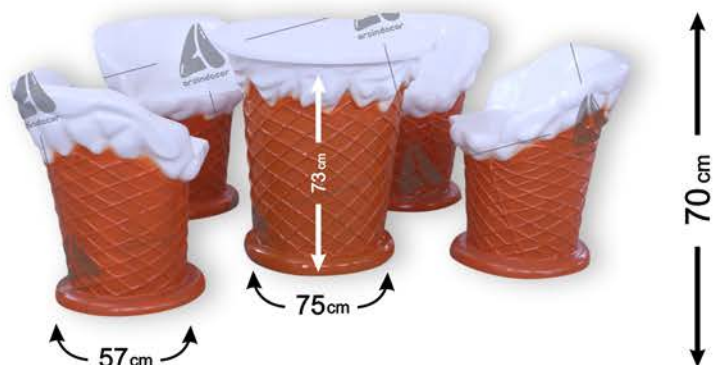

210 cm

3D funnel scoop ice cream

Code	H005	360°
Height	210 cm	
Weight	27 kg	

40 cm

Dessert funnel ice Cream

Code	H006	360°
Height	40 cm	
Weight	5 kg	

6-Layer Fiberglass Material

Simple wall funnel ice cream

Code	H007	180°
Height	210 cm	
Weight	7 kg	

Ice cream colored walls

Code	H008	180°
Height	210 cm	
Weight	7 kg	

Funnel ice cream wall jelly edge

Code	H009	180°
Height	210 cm	
Weight	7 kg	

6-Layer Fiberglass Material

Small funnel ice cream table and chairs

Code	H010-1	360°
Height	70 cm	
Weight	9 kg	

Small white funnel ice cream table and chairs

Code	H010-2	360°
Height	70 cm	
Weight	9 kg	

Large simple funnel ice cream table and chairs

Code	H011	360°
Height	117 cm	
Weight	9 kg	

6-Layer Fiberglass Material

Large colored funnel ice cream table and chairs

Code	H012-1	360°
Height	117 cm	
Weight	9 kg	

Large full-color funnel ice cream table and chairs