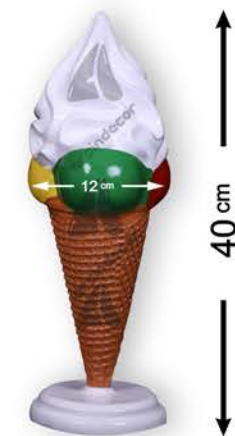

6-Layer Fiberglass Material

210 cm

Simple 3D funnel ice cream

Code	H001	360°
Height	210 cm	
Weight	25 kg	

210 cm

Three-dimensional monochromatic ice cream

Code	H002	360°
Height	210 cm	
Weight	25 kg	

210 cm

Three-dimensional golden funnel ice cream

Code	H003	360°
Height	210 cm	
Weight	25 kg	

6-Layer Fiberglass Material

210 cm

Funnel ice cream with three-dimensional jelly edge

Code	H004	360°
Height	210 cm	
Weight	25 kg	

210 cm

3D funnel scoop ice cream

Code	H005	360°
Height	210 cm	
Weight	27 kg	

40 cm

Dessert funnel ice Cream

Code	H006	360°
Height	40 cm	
Weight	5 kg	

6-Layer Fiberglass Material

Simple wall funnel ice cream

Code	H007	180°
Height	210 cm	
Weight	7 kg	

Ice cream colored walls

Code	H008	180°
Height	210 cm	
Weight	7 kg	

Funnel ice cream wall jelly edge

Code	H009	180°
Height	210 cm	
Weight	7 kg	

6-Layer Fiberglass Material