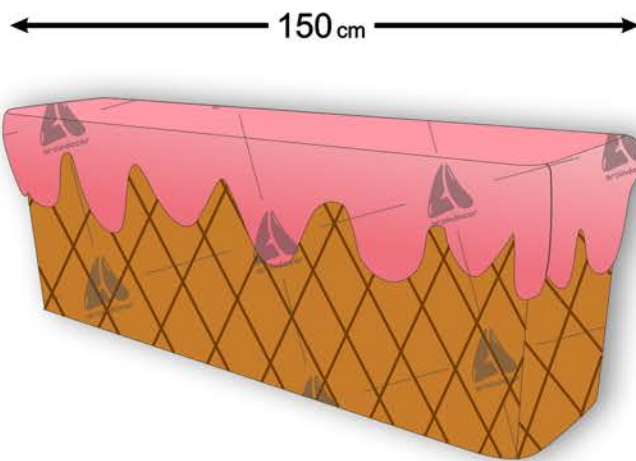

Scoop ice cream wall bread

Code	H022	180°
Height	172 cm	
Weight	14 kg	

Scoop ice cream wall

Code	H023	180°
Height	180 cm	
Weight	6 kg	

Rainbow wall ice cream

Code	H024	180°
Height	150cm	
Weight	5 kg	

6-Layer Fiberglass Material

150 cm

Wall cream ice cream cone

Code	H025	180°
Height	150 cm	
Weight	4 kg	

150 cm

Wall cream colored ice cream funnel

Code	H026	180°
Height	150 cm	
Weight	4 kg	

180 cm

Ice cream design trash

Code	H027	360°
Height	180 cm	
Weight	16 kg	

6-Layer Fiberglass Material

New Collection

Ice cream design bench

Code	H028	360°
Height	55 cm	
Weight	20 kg	

Wall chocolate

Code	H029	180°
Height	50 cm	
Weight	5 kg	