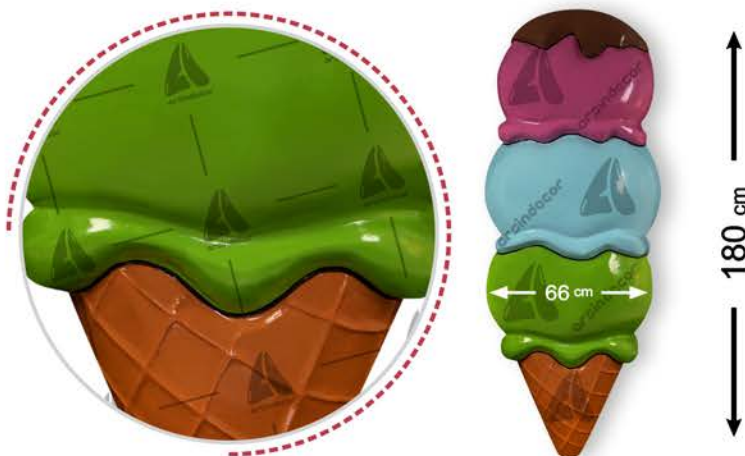

Code	H016	180°
Height	120 cm	
Weight	8 kg	

Scoop ice cream wall funnel

Code	H017	180°
Height	170 cm	
Weight	5 kg	

Wall-mounted ice cream

Code	H018	180°
Height	150 cm	
Weight	5 kg	

6-Layer Fiberglass Material

Wall scoop ice cream

Code	H019	180°
Height	180 cm	
Weight	8 kg	

Wall watermelon ice cream

Code	H020	180°
Height	180 cm	
Weight	5 kg	

Wall chocolate ice cream

Code	H021	180°
Height	180cm	
Weight	6 kg	

6-Layer Fiberglass Material

Scoop ice cream wall bread

Code	H022	180°
Height	172 cm	
Weight	14 kg	

Scoop ice cream wall

Code	H023	180°
Height	180 cm	
Weight	6 kg	

Rainbow wall ice cream

Code	H024	180°
Height	150cm	
Weight	5 kg	

6-Layer Fiberglass Material