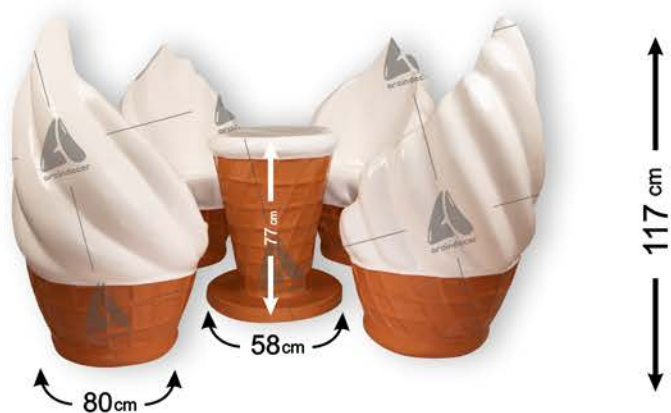

210 cm

3D funnel scoop ice cream

Code	H005	360°
Height	210 cm	
Weight	27 kg	

40 cm

Dessert funnel ice Cream

Code	H006	360°
Height	40 cm	
Weight	5 kg	

6-Layer Fiberglass Material

Simple wall funnel ice cream

Code	H007	180°
Height	210 cm	
Weight	7 kg	

Ice cream colored walls

Code	H008	180°
Height	210 cm	
Weight	7 kg	

Funnel ice cream wall jelly edge

Code	H009	180°
Height	210 cm	
Weight	7 kg	

6-Layer Fiberglass Material

Small funnel ice cream table and chairs

Code	H010-1	360°
Height	70 cm	
Weight	9 kg	

Small white funnel ice cream table and chairs

Code	H010-2	360°
Height	70 cm	
Weight	9 kg	

Large simple funnel ice cream table and chairs

Code	H011	360°
Height	117 cm	
Weight	9 kg	

6-Layer Fiberglass Material

Large colored funnel ice cream table and chairs

Code	H012-1	360°
Height	117 cm	
Weight	9 kg	

Large full-color funnel ice cream table and chairs