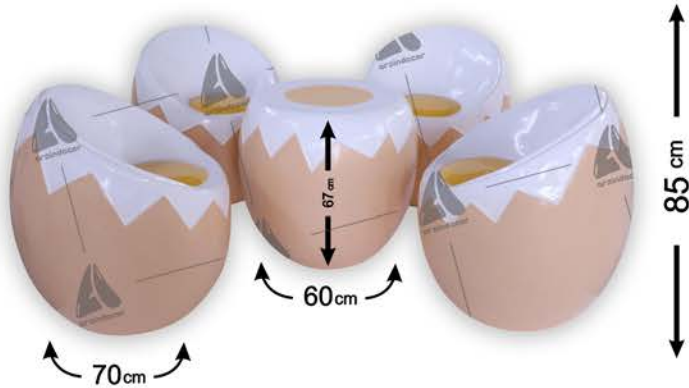

Code	H011	360°
Height	117 cm	
Weight	9 kg	

6-Layer Fiberglass Material

Large colored funnel ice cream table and chairs

Code	H012-1	360°
Height	117 cm	
Weight	9 kg	

Large full-color funnel ice cream table and chairs

Code	H012-2	360°
Height	117 cm	
Weight	9 kg	

Colored ice cream chair

Code	H013	360°
Height	65 cm	
Weight	6 kg	

6-Layer Fiberglass Material

Colored cupcake table and chairs

Code	H014	360°
Height	60 cm	
Weight	9 kg	

Egg table and chairs

Code	S068	360°
Height	85 cm	
Weight	10 kg	

Advertising replica of Mexican corn wall

Code	H015	180°
Height	100 cm	
Weight	8 kg	

6-Layer Fiberglass Material

Advertising replica of wall ice pack

Code	H016	180°
Height	120 cm	
Weight	8 kg	

Scoop ice cream wall funnel

Code	H017	180°
Height	170 cm	
Weight	5 kg	

Wall-mounted ice cream

Code	H018	180°
Height	150 cm	
Weight	5 kg	

6-Layer Fiberglass Material