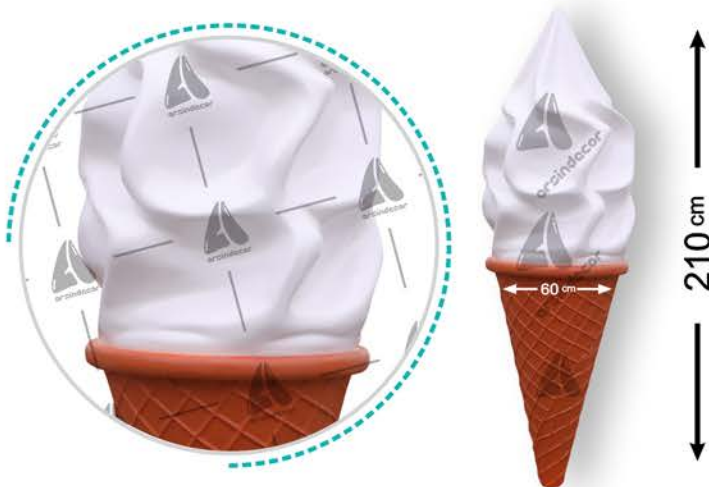

Three-dimensional golden funnel ice cream

Code	H003	360°
Height	210 cm	
Weight	25 kg	

6-Layer Fiberglass Material

210 cm

Funnel ice cream with three-dimensional jelly edge

Code	H004	360°
Height	210 cm	
Weight	25 kg	

210 cm

3D funnel scoop ice cream

Code	H005	360°
Height	210 cm	
Weight	27 kg	

40 cm

Dessert funnel ice Cream

Code	H006	360°
Height	40 cm	
Weight	5 kg	

6-Layer Fiberglass Material

Simple wall funnel ice cream

Code	H007	180°
Height	210 cm	
Weight	7 kg	

Ice cream colored walls

Code	H008	180°
Height	210 cm	
Weight	7 kg	

Funnel ice cream wall jelly edge

Code	H009	180°
Height	210 cm	
Weight	7 kg	

6-Layer Fiberglass Material