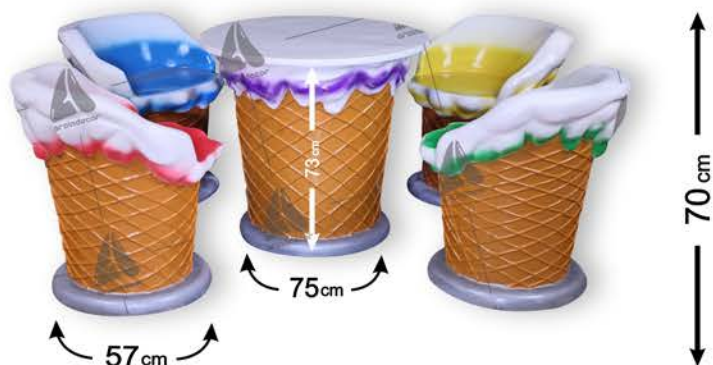

210 cm

3D funnel scoop ice cream

Code	H005	360°
Height	210 cm	
Weight	27 kg	

40 cm

Dessert funnel ice Cream

Code	H006	360°
Height	40 cm	
Weight	5 kg	

6-Layer Fiberglass Material

Simple wall funnel ice cream

Code	H007	180°
Height	210 cm	
Weight	7 kg	

Ice cream colored walls

Code	H008	180°
Height	210 cm	
Weight	7 kg	

Funnel ice cream wall jelly edge

Code	H009	180°
Height	210 cm	
Weight	7 kg	

6-Layer Fiberglass Material

Small funnel ice cream table and chairs

Code	H010-1	360°
Height	70 cm	
Weight	9 kg	

Small white funnel ice cream table and chairs

Code	H010-2	360°
Height	70 cm	
Weight	9 kg	

Large simple funnel ice cream table and chairs

Code	H011	360°
Height	117 cm	
Weight	9 kg	

6-Layer Fiberglass Material

Large colored funnel ice cream table and chairs

Code	H012-1	360°
Height	117 cm	
Weight	9 kg	

Large full-color funnel ice cream table and chairs