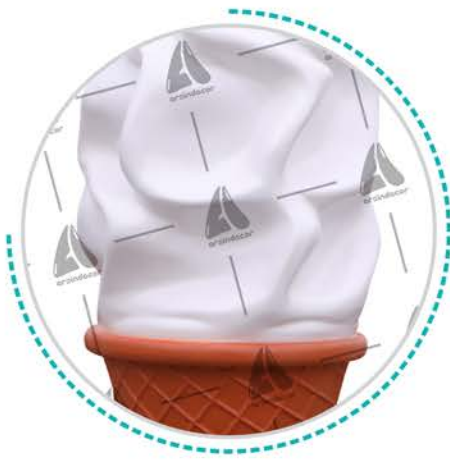

6-Layer Fiberglass Material

210 cm

Simple 3D funnel ice cream

Code	H001	360°
Height	210 cm	
Weight	25 kg	

210 cm

Three-dimensional monochromatic ice cream

Code	H002	360°
Height	210 cm	
Weight	25 kg	

210 cm