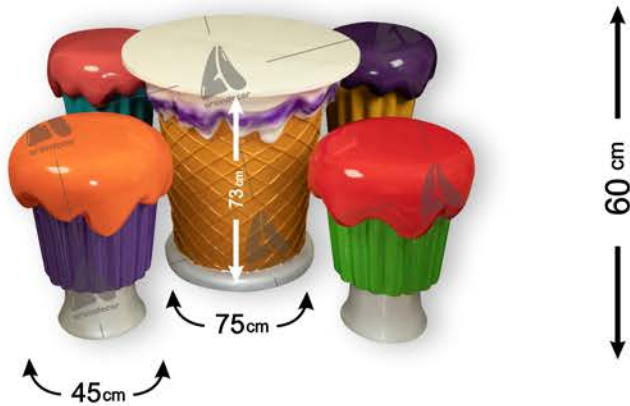

Code	H007	180°
Height	210 cm	
Weight	7 kg	

Ice cream colored walls

Code	H008	180°
Height	210 cm	
Weight	7 kg	

Funnel ice cream wall jelly edge

Code	H009	180°
Height	210 cm	
Weight	7 kg	

6-Layer Fiberglass Material

Small funnel ice cream table and chairs

Code	H010-1	360°
Height	70 cm	
Weight	9 kg	

Small white funnel ice cream table and chairs

Code	H010-2	360°
Height	70 cm	
Weight	9 kg	

Large simple funnel ice cream table and chairs

Code	H011	360°
Height	117 cm	
Weight	9 kg	

6-Layer Fiberglass Material

Large colored funnel ice cream table and chairs

Code	H012-1	360°
Height	117 cm	
Weight	9 kg	

Large full-color funnel ice cream table and chairs

Code	H012-2	360°
Height	117 cm	
Weight	9 kg	

Colored ice cream chair

Code	H013	360°
Height	65 cm	
Weight	6 kg	

6-Layer Fiberglass Material

Colored cupcake table and chairs

Code	H014	360°
Height	60 cm	
Weight	9 kg	