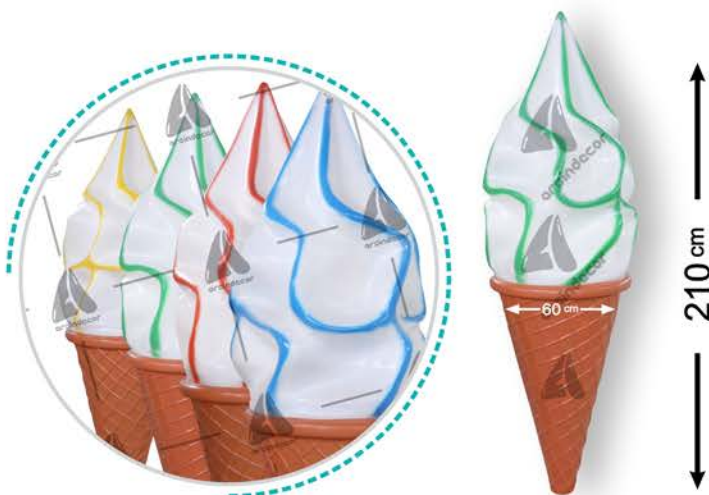

Three-dimensional golden funnel ice cream

Code	H003	360°
Height	210 cm	
Weight	25 kg	

6-Layer Fiberglass Material

210 cm

Funnel ice cream with three-dimensional jelly edge

Code	H004	360°
Height	210 cm	
Weight	25 kg	

210 cm

3D funnel scoop ice cream

Code	H005	360°
Height	210 cm	
Weight	27 kg	

40 cm

Dessert funnel ice Cream

Code	H006	360°
Height	40 cm	
Weight	5 kg	

6-Layer Fiberglass Material

Simple wall funnel ice cream

Code	H007	180°
Height	210 cm	
Weight	7 kg	

Ice cream colored walls

Code	H008	180°
Height	210 cm	
Weight	7 kg	

Funnel ice cream wall jelly edge

Code	H009	180°
Height	210 cm	
Weight	7 kg	

6-Layer Fiberglass Material