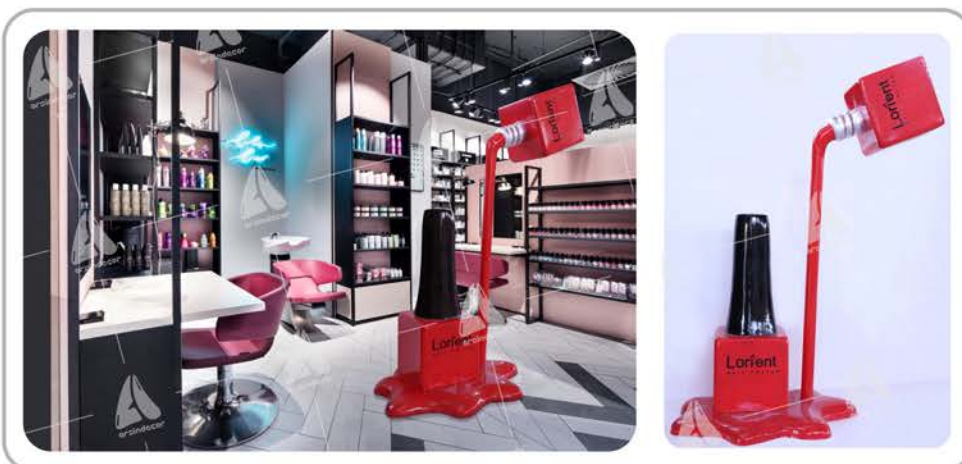

Nail polish replica

Code	S063-1	360°
Height	250 cm	
Weight	25 kg	

Code(nail polish)	S063-2
Height	135 cm
Weight	15 kg