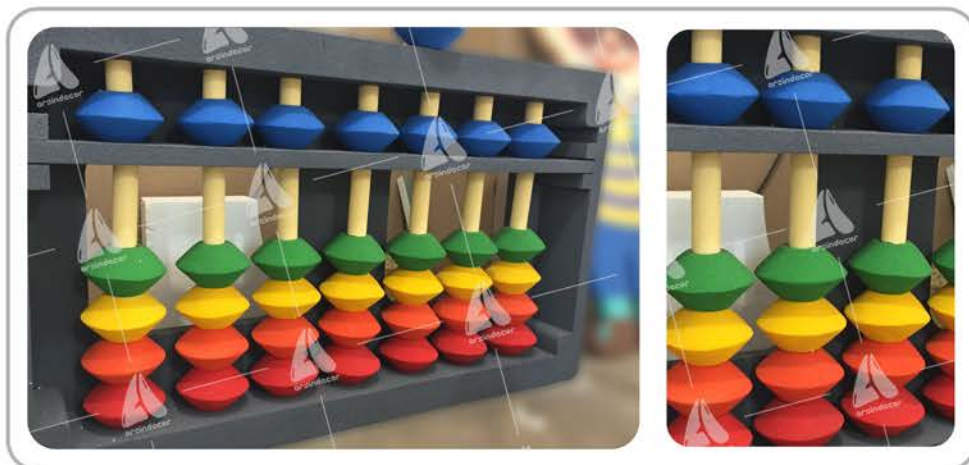

Abacus replica

Code	S010	360°
Height	150 cm	
Weight	10 kg