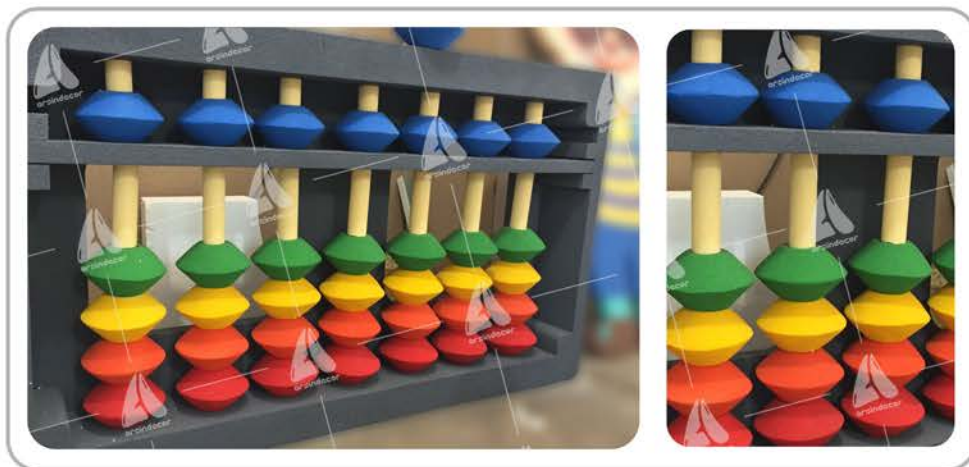

Abacus replica

Code	S010	360°
Height	150 cm	
Weight	10 kg	
Price	4.900.000 T