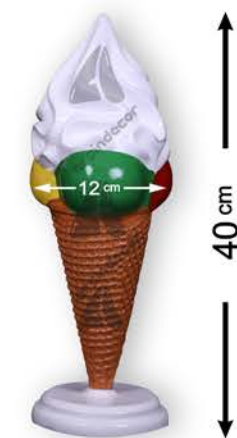

6-Layer Fiberglass Material

Simple 3D funnel ice cream

Code	H001	360°
Height	210 cm	
Weight	25 kg	
Price	1.800.000 T	

Three-dimensional monochromatic ice cream

Code	H002	360°
Height	210 cm	
Weight	25 kg	
Price	1.900.000 T	

Three-dimensional golden funnel ice cream

Code	H003	360°
Height	210 cm	
Weight	25 kg	
Price	2.200.000 T	

6-Layer Fiberglass Material

Funnel ice cream with three-dimensional jelly edge

Code	H004	360°
Height	210 cm	
Weight	25 kg	
Price	1.900.000 T	

3D funnel scoop ice cream

Code	H005	360°
Height	210 cm	
Weight	27 kg	
Price	2.100.000 T	

Dessert funnel ice Cream

Code	H006	360°
Height	40 cm	
Weight	5 kg	
Price	500.000 T	

6-Layer Fiberglass Material

Simple wall funnel ice cream

Code	H007	180°
Height	210 cm	
Weight	7 kg	
Price	1.500.000 T	

Ice cream colored walls

Code	H008	180°
Height	210 cm	
Weight	7 kg	
Price	1.600.000 T	

Two-color wall funnel ice cream

Code	H008-1	180°
Height	210 cm	
Weight	7 kg	
Price	1.600.000 T	