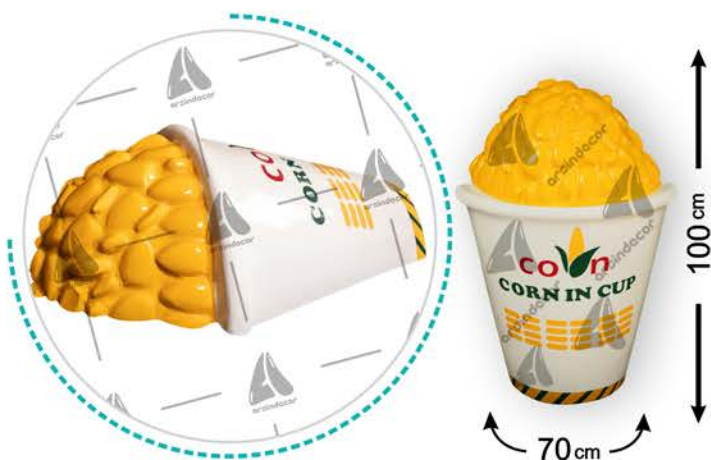

6-Layer Fiberglass Material

Large colored funnel ice cream table and chairs

Code	H012-1	360°
Height	117 cm	
Weight	9 kg	
Price	6.100.000 T	

Large full-color funnel ice cream table and chairs

Code	H012-2	360°
Height	117 cm	
Weight	9 kg	
Price	6.200.000 T	

Colored funnel ice cream chair

Code	H013	360°
Height	65 cm	
Weight	6 kg	
Price	4.100.000 T	

6-Layer Fiberglass Material

Colored cupcake table and chairs

Code	H014	360°
Height	60 cm	
Weight	9 kg	
Price	5.000.000 T	

Egg table and chairs

Code	S068	360°
Height	85 cm	
Weight	10 kg	
Price	5.200.000 T	

Advertising replica of Mexican corn wall

Code	H015	180°
Height	100 cm	
Weight	8 kg	
Price	2.500.000 T	

6-Layer Fiberglass Material