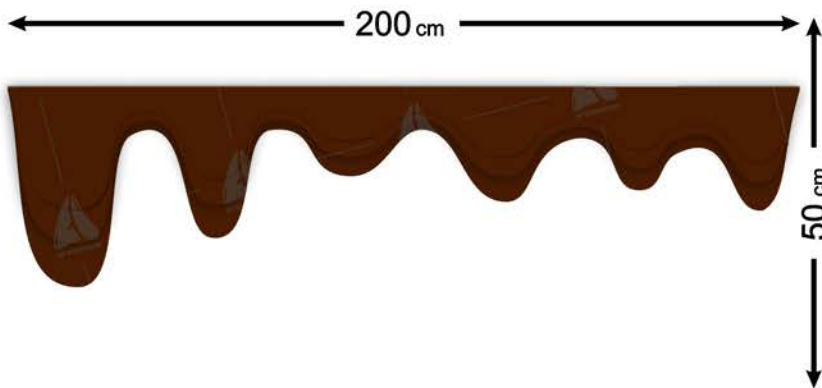

Code	H023	180°
Height	180 cm	
Weight	6 kg	
Price	1.300.000 T	

Rainbow wall ice cream

Code	H024	180°
Height	150cm	
Weight	5 kg	
Price	1.000.000 T	

6-Layer Fiberglass Material

150 cm

Wall cream ice cream cone

Code	H025	180°
Height	150 cm	
Weight	4 kg	
Price	800.000 T	

150 cm

Wall cream colored ice cream funnel

Code	H026	180°
Height	150 cm	
Weight	4 kg	
Price	900.000 T	

180 cm

Ice cream design trash

Code	H027	360°
Height	180 cm	
Weight	16 kg	
Price	2.300.000 T	

6-Layer Fiberglass Material

New Collection

Ice cream design bench

Code	H028	360°
Height	55 cm	
Weight	20 kg	
Price	2.900.000 T	

Wall chocolate

Code	H029	180°
Height	50 cm	
Weight	5 kg	
Price	1.000.000 T	

11