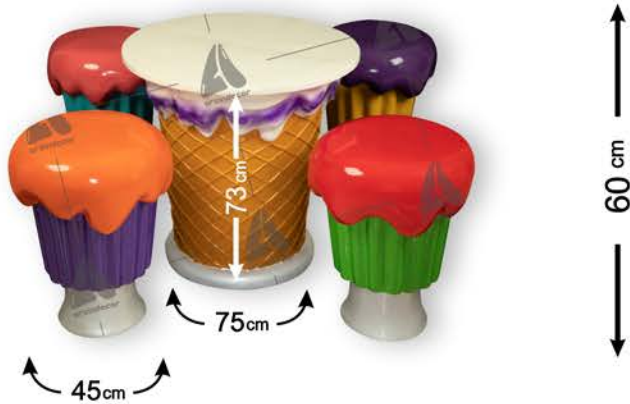

Small white funnel ice cream table and chairs

Code	H010-2	360°
Height	70 cm	
Weight	9 kg	
Price	4.800.000 T	

Large simple funnel ice cream table and chairs

Code	H011	360°
Height	117 cm	
Weight	9 kg	
Price	5.800.000 T	

6-Layer Fiberglass Material

Large colored funnel ice cream table and chairs

Code	H012-1	360°
Height	117 cm	
Weight	9 kg	
Price	6.100.000 T	

Large full-color funnel ice cream table and chairs

Code	H012-2	360°
Height	117 cm	
Weight	9 kg	
Price	6.200.000 T	

Colored funnel ice cream chair

Code	H013	360°
Height	65 cm	
Weight	6 kg	
Price	4.100.000 T	

6-Layer Fiberglass Material

Colored cupcake table and chairs

Code	H014	360°
Height	60 cm	
Weight	9 kg	
Price	5.000.000 T	