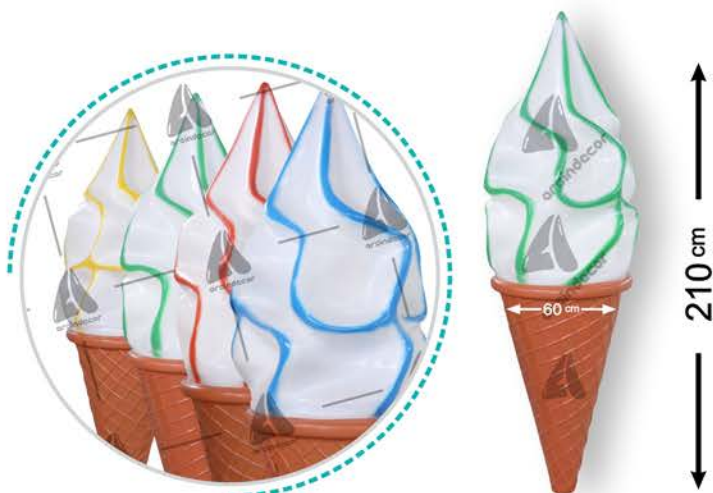

3D funnel scoop ice cream

Code	H005	360°
Height	210 cm	
Weight	27 kg	
Price	2.100.000 T	

Dessert funnel ice Cream

Code	H006	360°
Height	40 cm	
Weight	5 kg	
Price	500.000 T	

6-Layer Fiberglass Material

Simple wall funnel ice cream

Code	H007	180°
Height	210 cm	
Weight	7 kg	
Price	1.500.000 T	

Ice cream colored walls

Code	H008	180°
Height	210 cm	
Weight	7 kg	
Price	1.600.000 T	

Two-color wall funnel ice cream

Code	H008-1	180°
Height	210 cm	
Weight	7 kg	
Price	1.600.000 T	