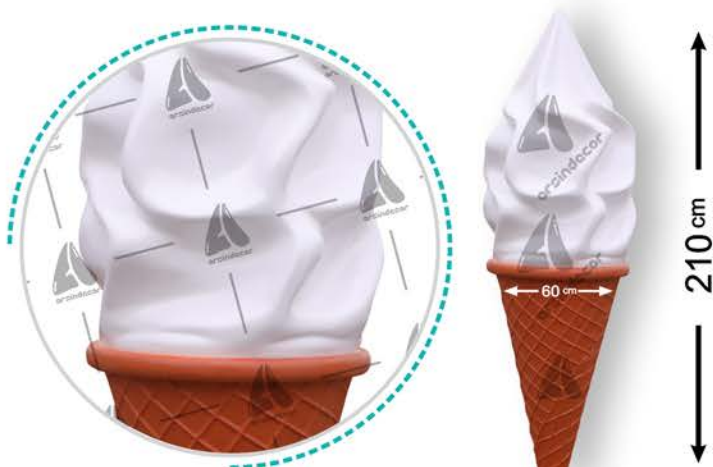

3D funnel scoop ice cream

Code	H005	360°
Height	210 cm	
Weight	27 kg	
Price	2.100.000 T	

Dessert funnel ice Cream

Code	H006	360°
Height	40 cm	
Weight	5 kg	
Price	500.000 T	

6-Layer Fiberglass Material

Simple wall funnel ice cream

Code	H007	180°
Height	210 cm	
Weight	7 kg	
Price	1.500.000 T	

Ice cream colored walls

Code	H008	180°
Height	210 cm	
Weight	7 kg	
Price	1.600.000 T	

Two-color wall funnel ice cream

Code	H008-1	180°
Height	210 cm	
Weight	7 kg	
Price	1.600.000 T	