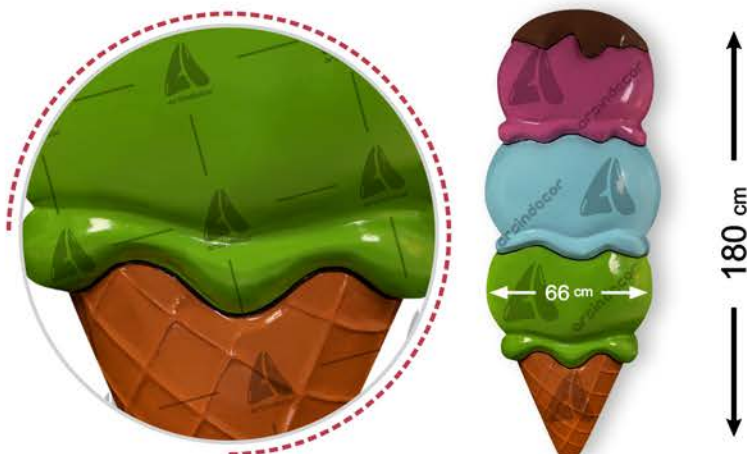

Code	H018	180°
Height	150 cm	
Weight	5 kg	
Price	1.000.000 T	

6-Layer Fiberglass Material

Wall scoop ice cream

Code	H019	180°
Height	180 cm	
Weight	8 kg	
Price	1.600.000 T	

Wall watermelon ice cream

Code	H020	180°
Height	180 cm	
Weight	5 kg	
Price	1.000.000 T	

Wall chocolate ice cream

Code	H021	180°
Height	180cm	
Weight	6 kg	
Price	1.100.000 T	

6-Layer Fiberglass Material

Scoop ice cream wall bread

Code	H022	180°
Height	172 cm	
Weight	14 kg	
Price	1.900.000 T	

Scoop ice cream wall

Code	H023	180°
Height	180 cm	
Weight	6 kg	
Price	1.300.000 T	

Rainbow wall ice cream

Code	H024	180°
Height	150cm	
Weight	5 kg	
Price	1.000.000 T	

6-Layer Fiberglass Material

150 cm

Wall cream ice cream cone