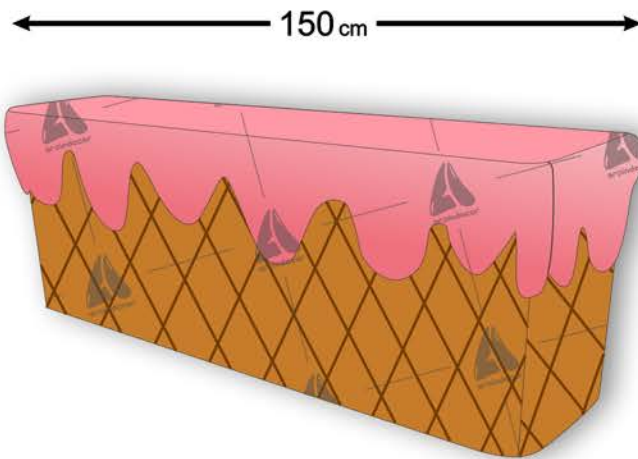

Code	H023	180°
Height	180 cm	
Weight	6 kg	
Price	1.300.000 T	

Rainbow wall ice cream

Code	H024	180°
Height	150cm	
Weight	5 kg	
Price	1.000.000 T	

6-Layer Fiberglass Material

150 cm

Wall cream ice cream cone

Code	H025	180°
Height	150 cm	
Weight	4 kg	
Price	800.000 T	

150 cm

Wall cream colored ice cream funnel

Code	H026	180°
Height	150 cm	
Weight	4 kg	
Price	900.000 T	

180 cm

Ice cream design trash

Code	H027	360°
Height	180 cm	
Weight	16 kg	
Price	2.300.000 T	

6-Layer Fiberglass Material

New Collection

Ice cream design bench

Code	H028	360°
Height	55 cm	
Weight	20 kg	
Price	2.900.000 T	

Wall chocolate

Code	H029	180°
Height	50 cm	
Weight	5 kg	
Price	1.000.000 T	

11