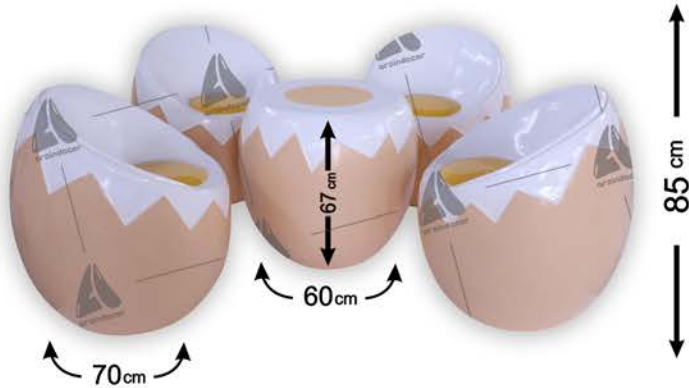

6-Layer Fiberglass Material

Large colored funnel ice cream table and chairs

Code	H012-1	360°
Height	117 cm	
Weight	9 kg	
Price	6.100.000 T	

Large full-color funnel ice cream table and chairs

Code	H012-2	360°
Height	117 cm	
Weight	9 kg	
Price	6.200.000 T	

Colored funnel ice cream chair

Code	H013	360°
Height	65 cm	
Weight	6 kg	
Price	4.100.000 T	

6-Layer Fiberglass Material

Colored cupcake table and chairs

Code	H014	360°
Height	60 cm	
Weight	9 kg	
Price	5.000.000 T	