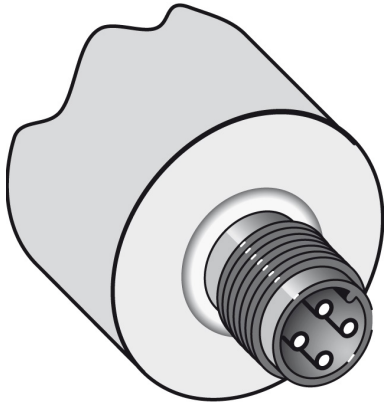

Installation note

Dimensional drawing

Connection diagram

Connection type

Australia

Phone +61 3 9457 0600
1800 334 802 – tollfree
E-Mail sales@sick.com.au

Belgium/Luxembourg

Phone +32 (0)2 466 55 66
E-Mail info@sick.be