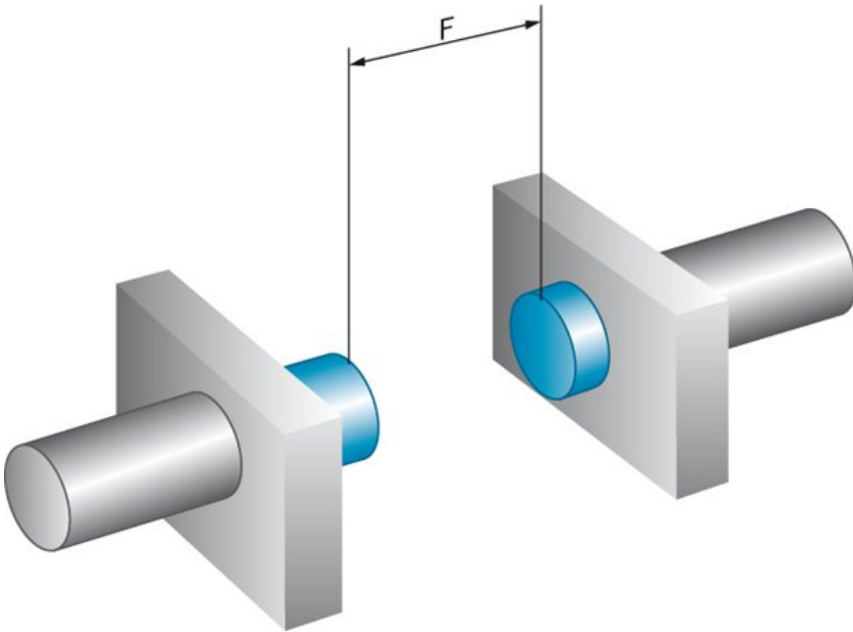

Installation note