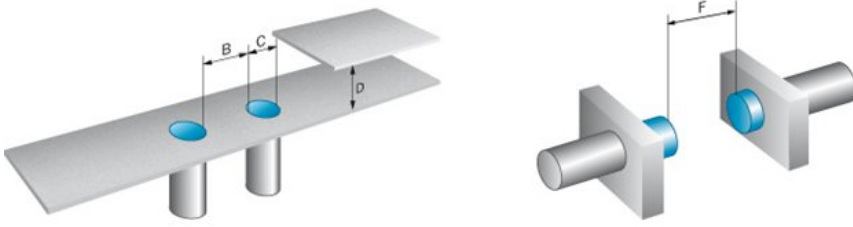

Installation note