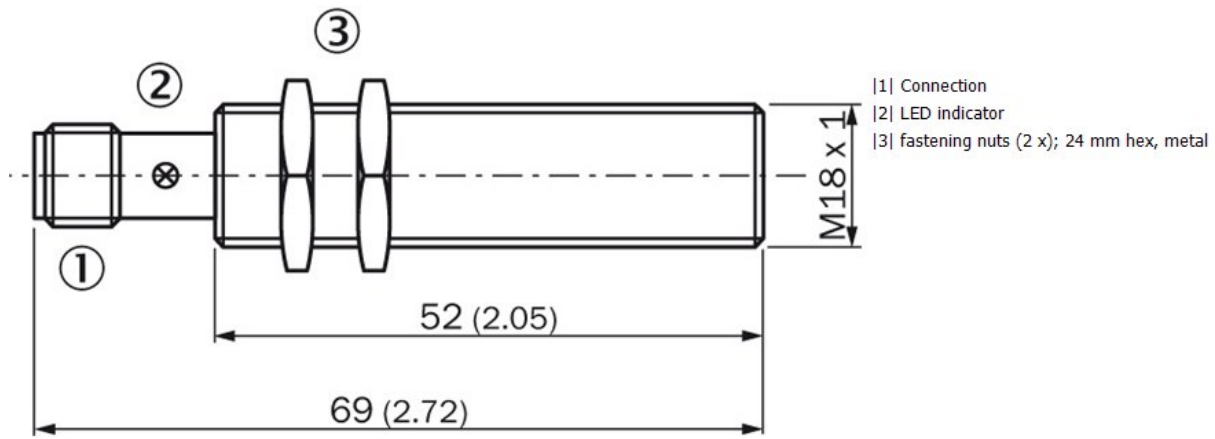

Dimensional drawing